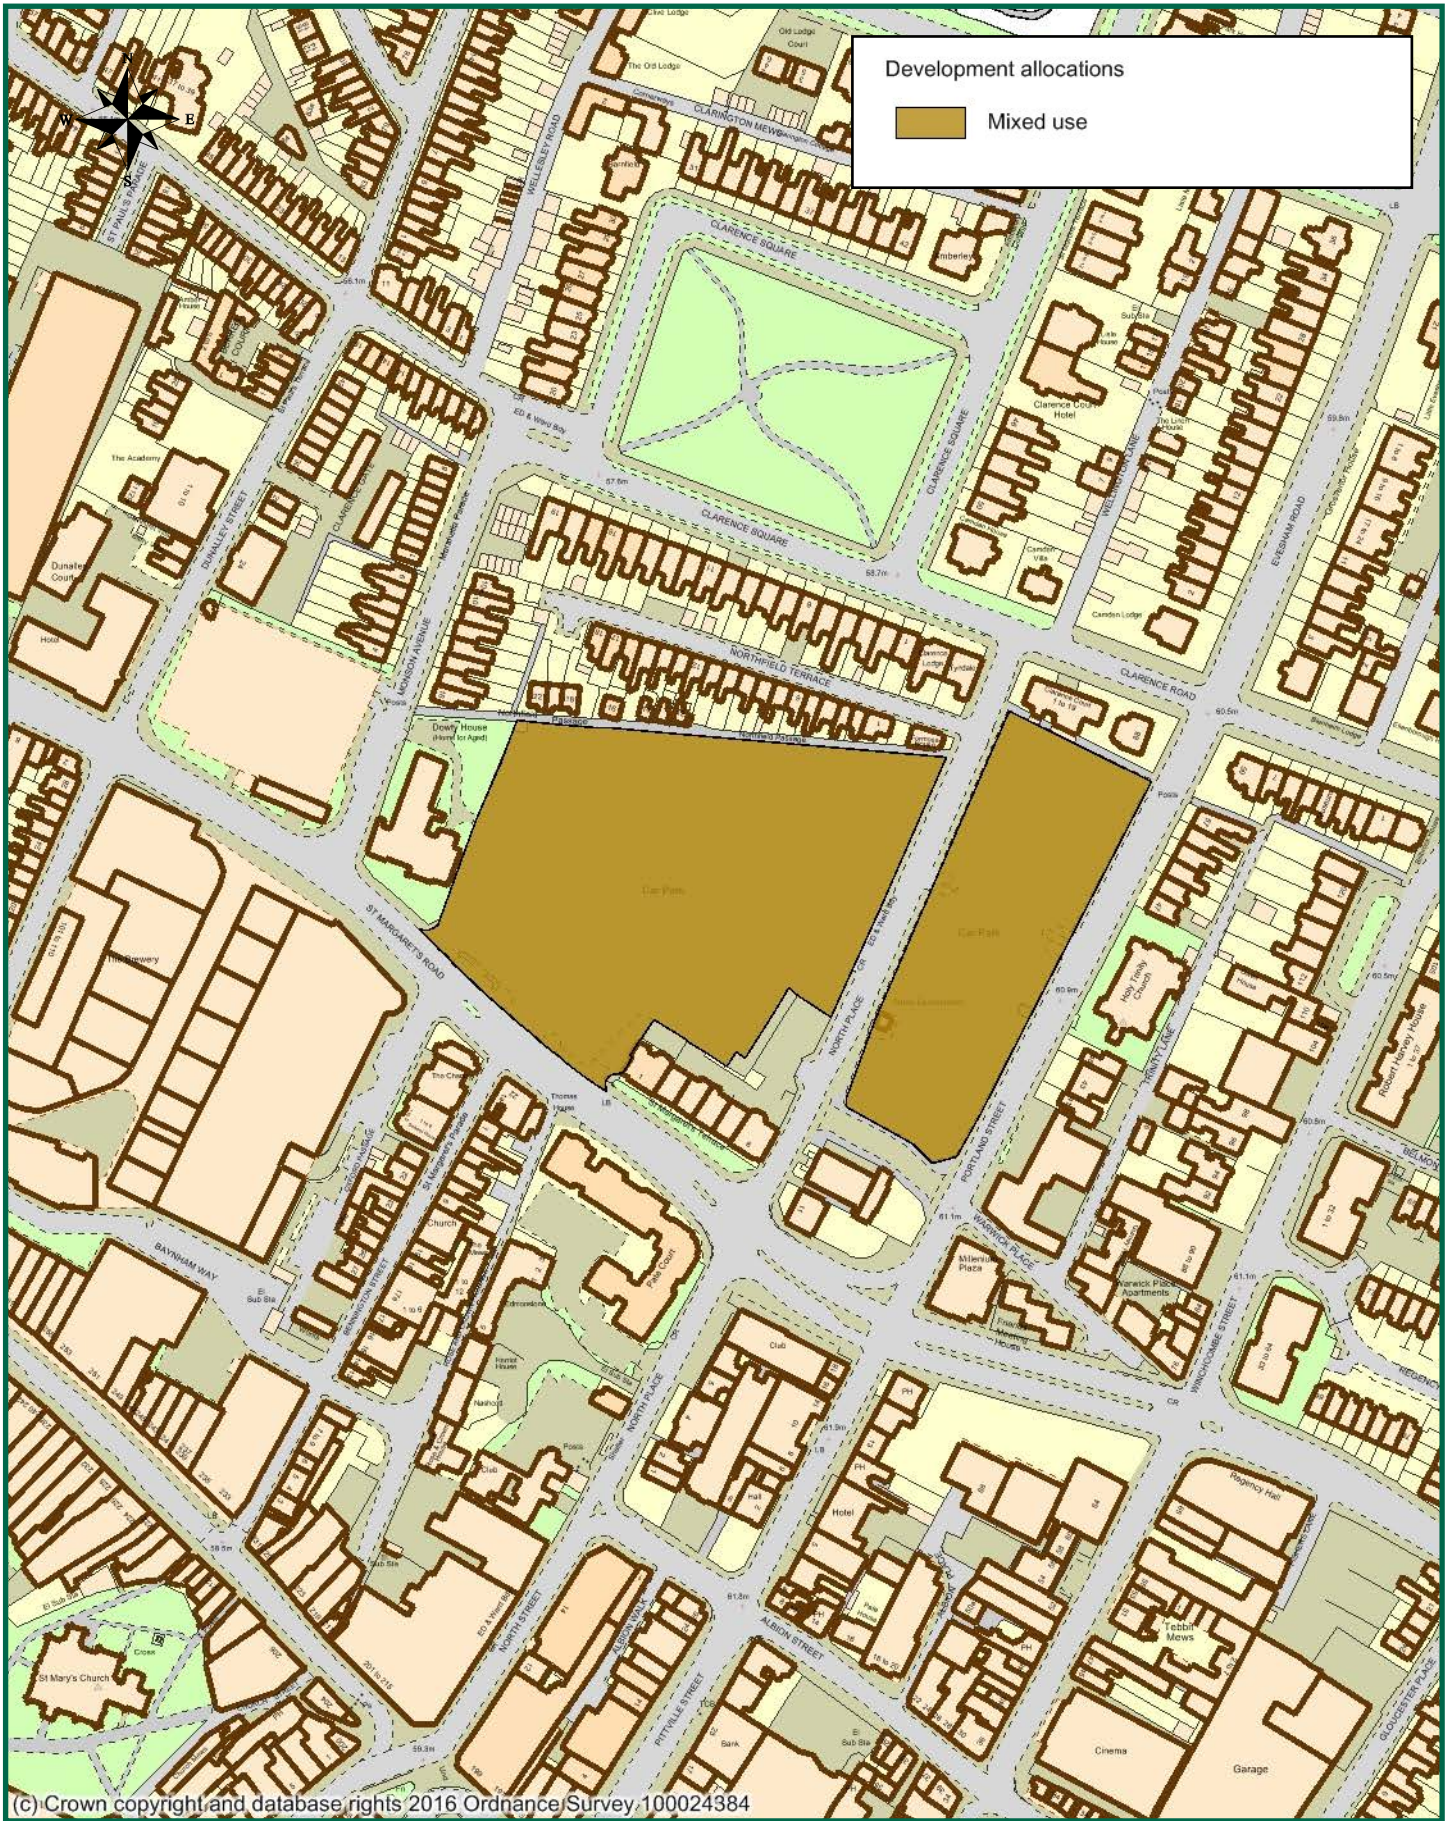

Development allocations

Mixed use

(c) Crown copyright and database rights 2016 Ordnance Survey 100024384

land at 196 – 102 Prestbury Road

06 October 2016

(c) Crown copyright and database rights 2016 Ordnance Survey 100024384

land at Coronation Square

06 October 2016

0 50 100 150 metres

land at Priors Farm Fields

06 October 2016

(c) Crown copyright and database rights 2016 Ordnance Survey 100024384

land at Royal Well and Municipal Offices

06 October 2016

Development allocations

Mixed use

(C) Crown copyright and database rights 2016 Ordnance Survey 100024384

North Place and Portland Place

06 October 2016