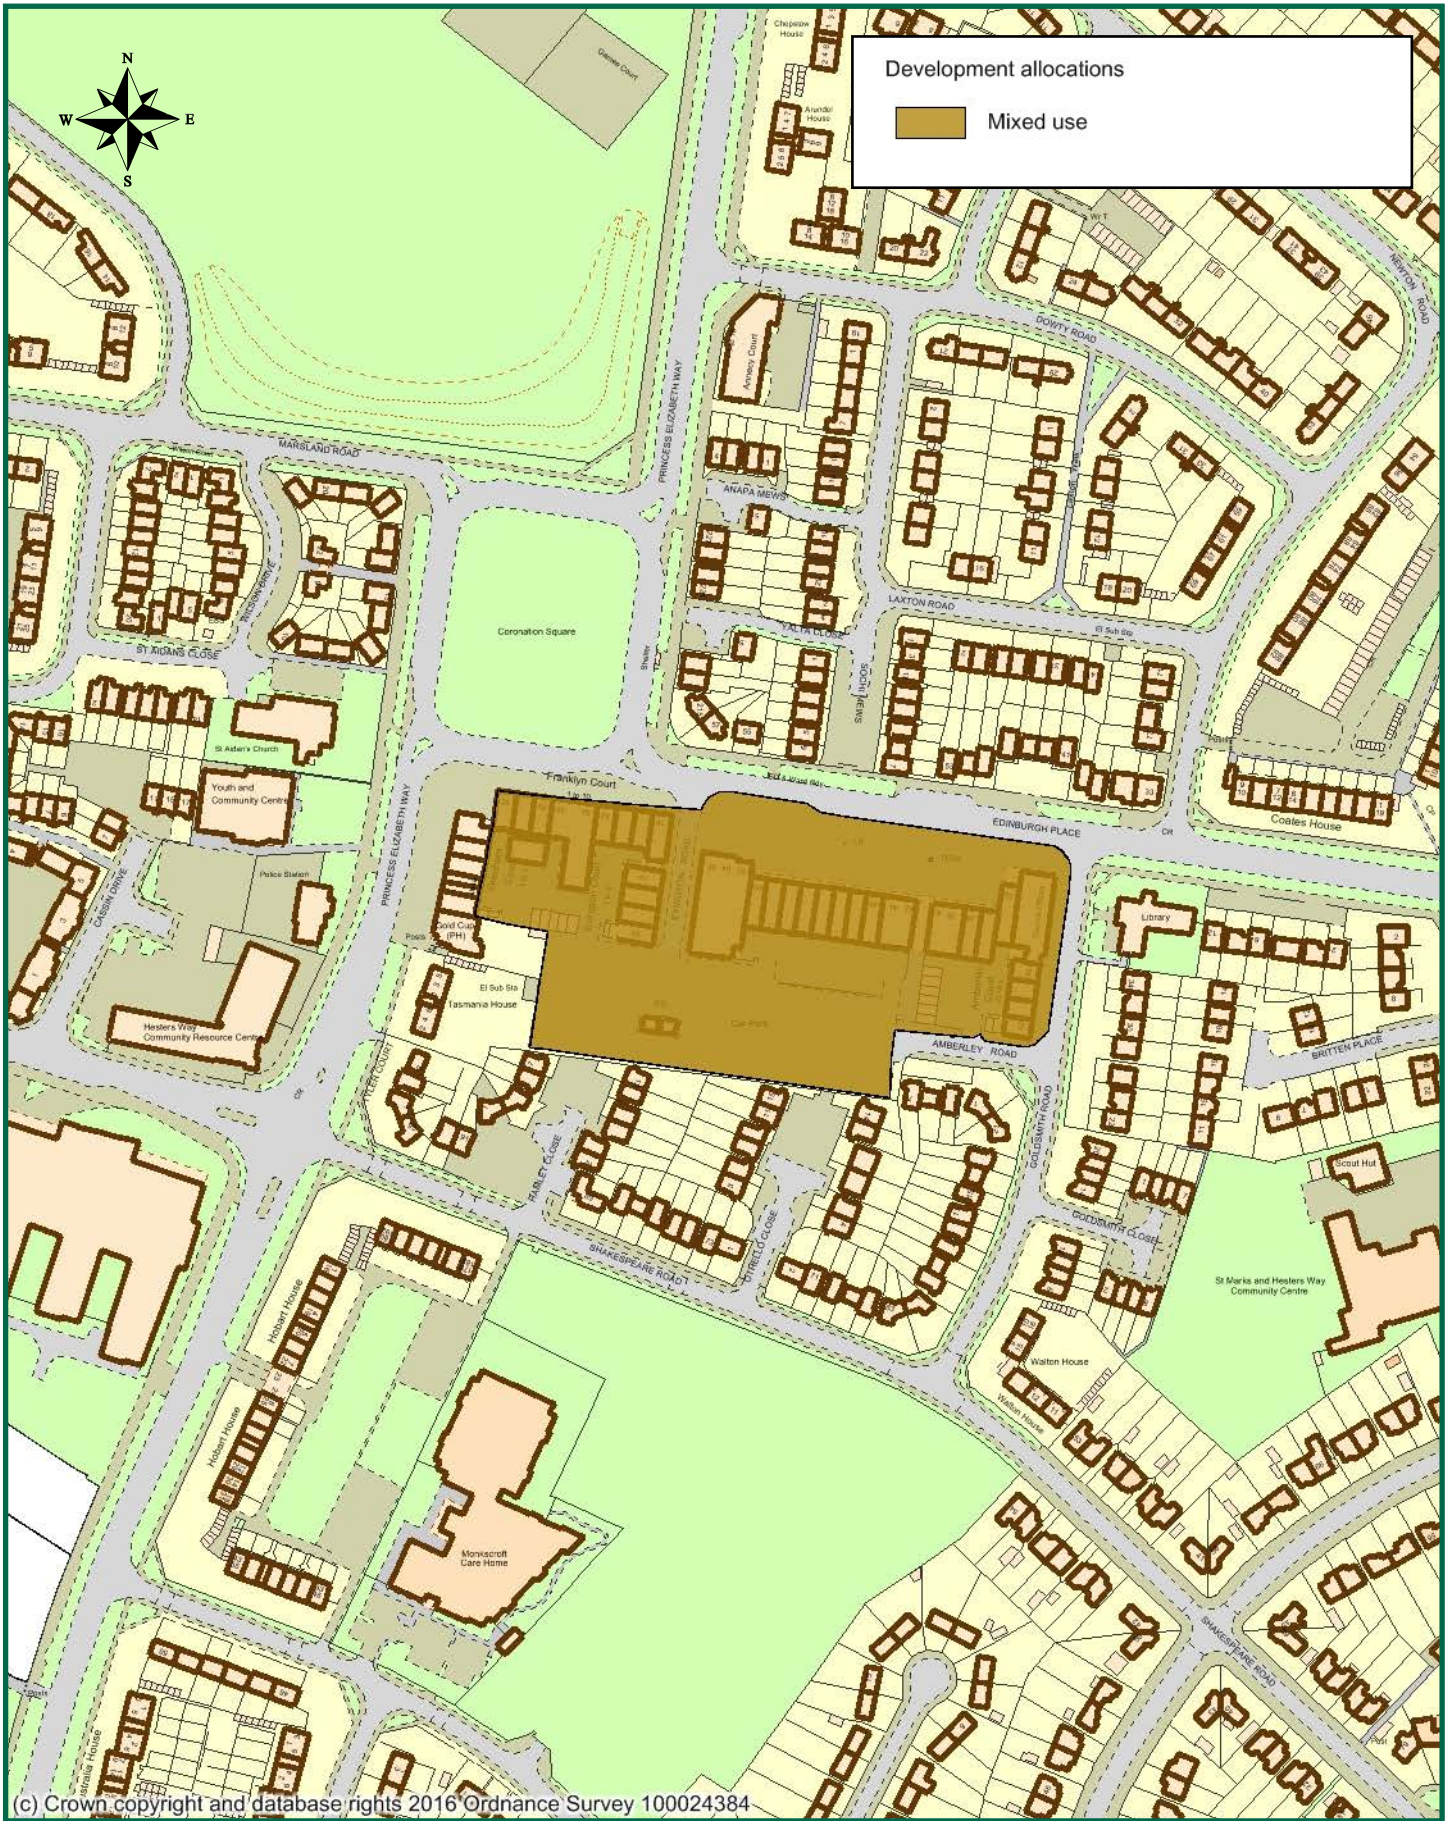

Development allocations

Mixed use

(c) Crown copyright and database rights 2016 Ordnance Survey 100024384

land at 196 – 102 Prestbury Road

06 October 2016

(c) Crown copyright and database rights 2016 Ordnance Survey 100024384

land at Coronation Square

06 October 2016

0 50 100 150 metres

land at Priors Farm Fields

06 October 2016

(c) Crown copyright and database rights 2016 Ordnance Survey 100024384

land at Royal Well and Municipal Offices

06 October 2016

Development allocations

Mixed use

(C) Crown copyright and database rights 2016 Ordnance Survey 100024384

North Place and Portland Place

06 October 2016