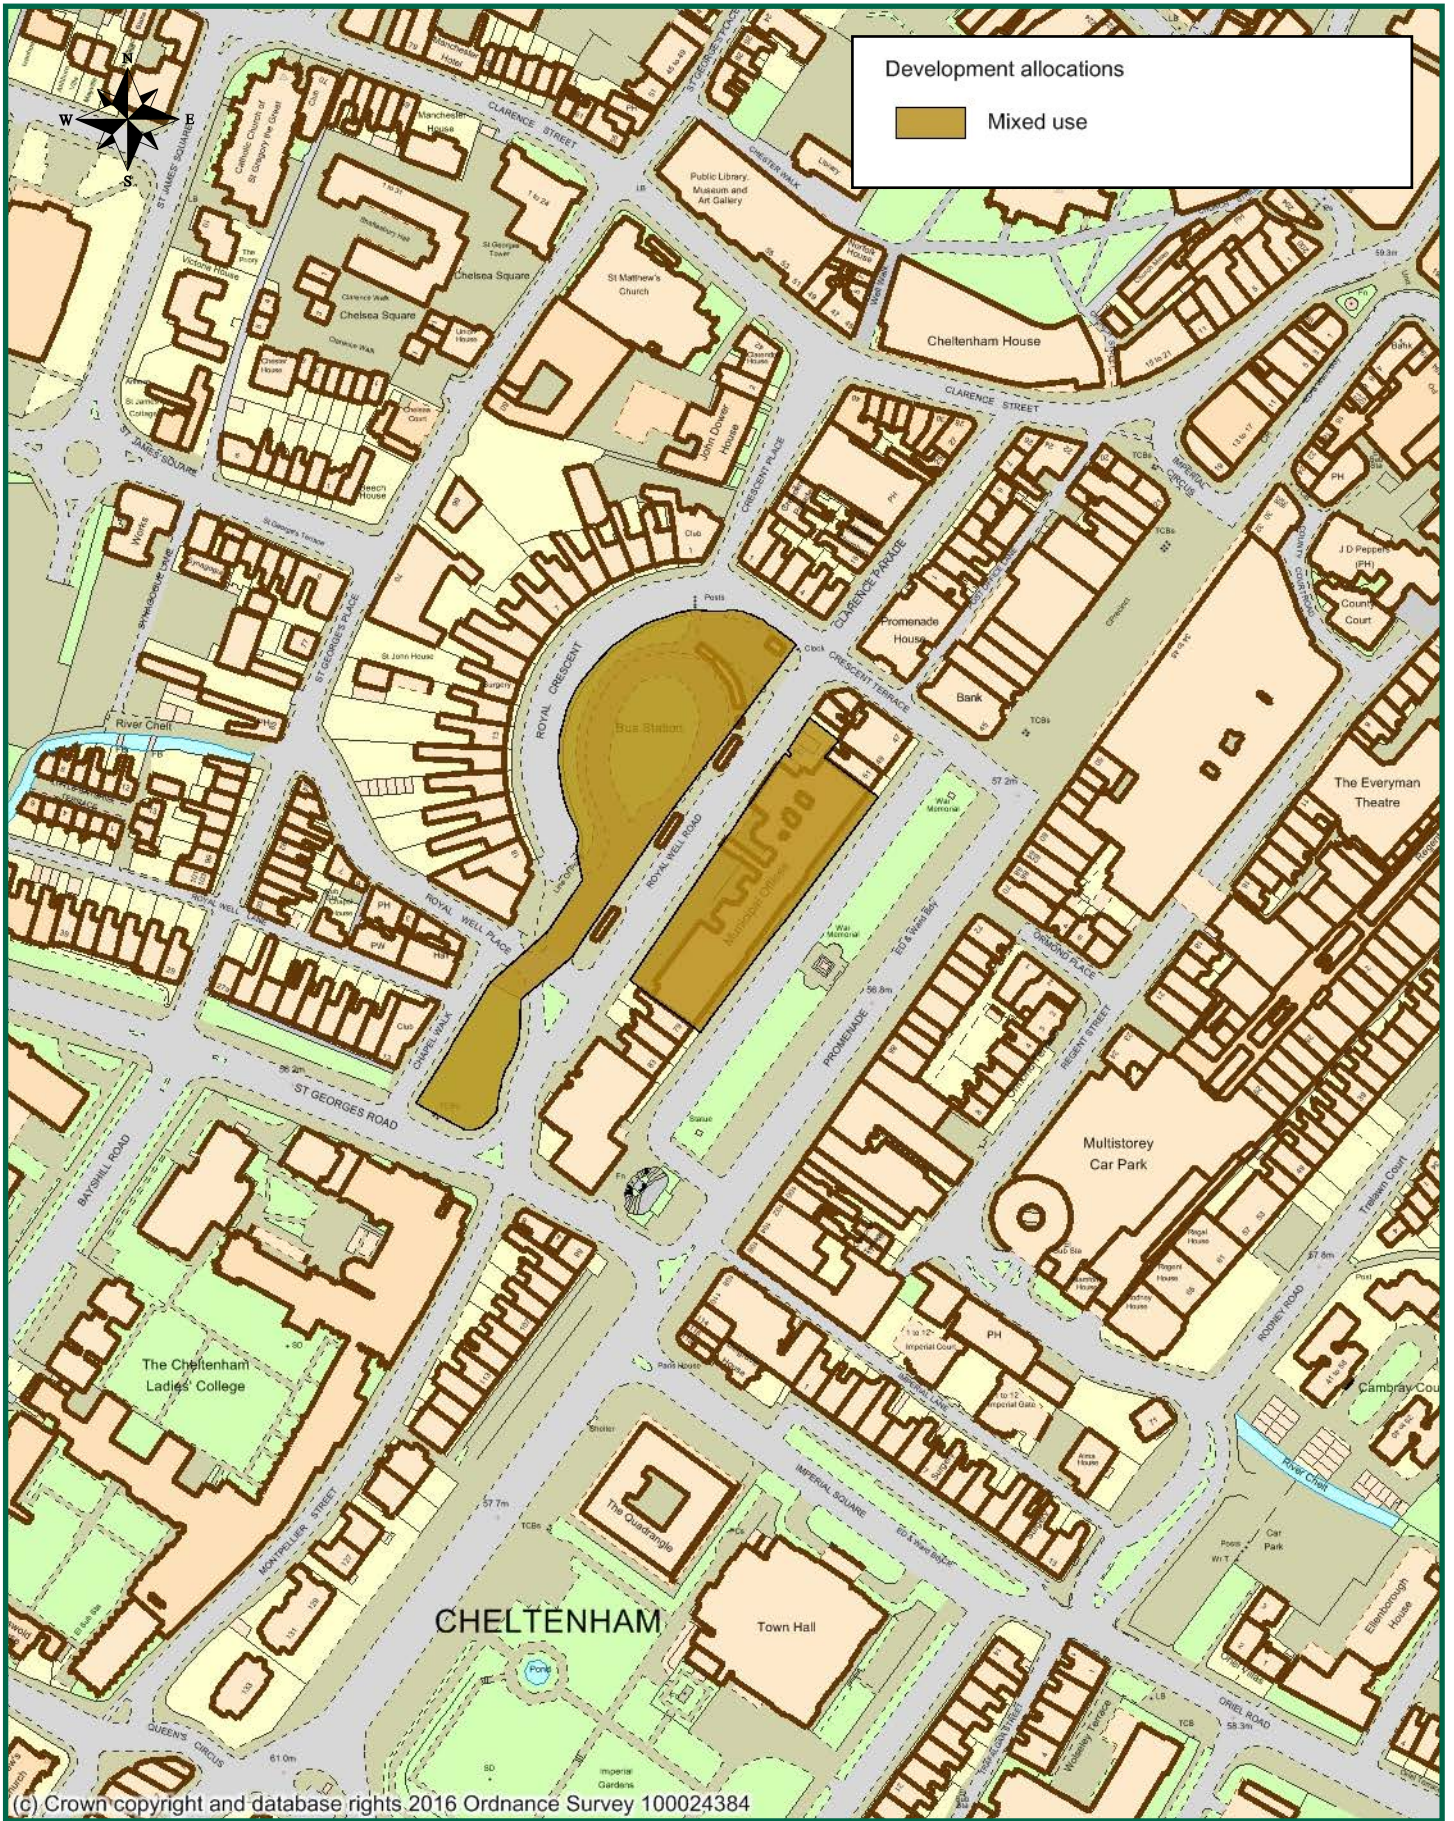

land at Coronation Square

06 October 2016

0 50 100 150 metres

land at Priors Farm Fields

06 October 2016

(c) Crown copyright and database rights 2016 Ordnance Survey 100024384

land at Royal Well and Municipal Offices

06 October 2016

Development allocations

Mixed use

(C) Crown copyright and database rights 2016 Ordnance Survey 100024384

North Place and Portland Place

06 October 2016