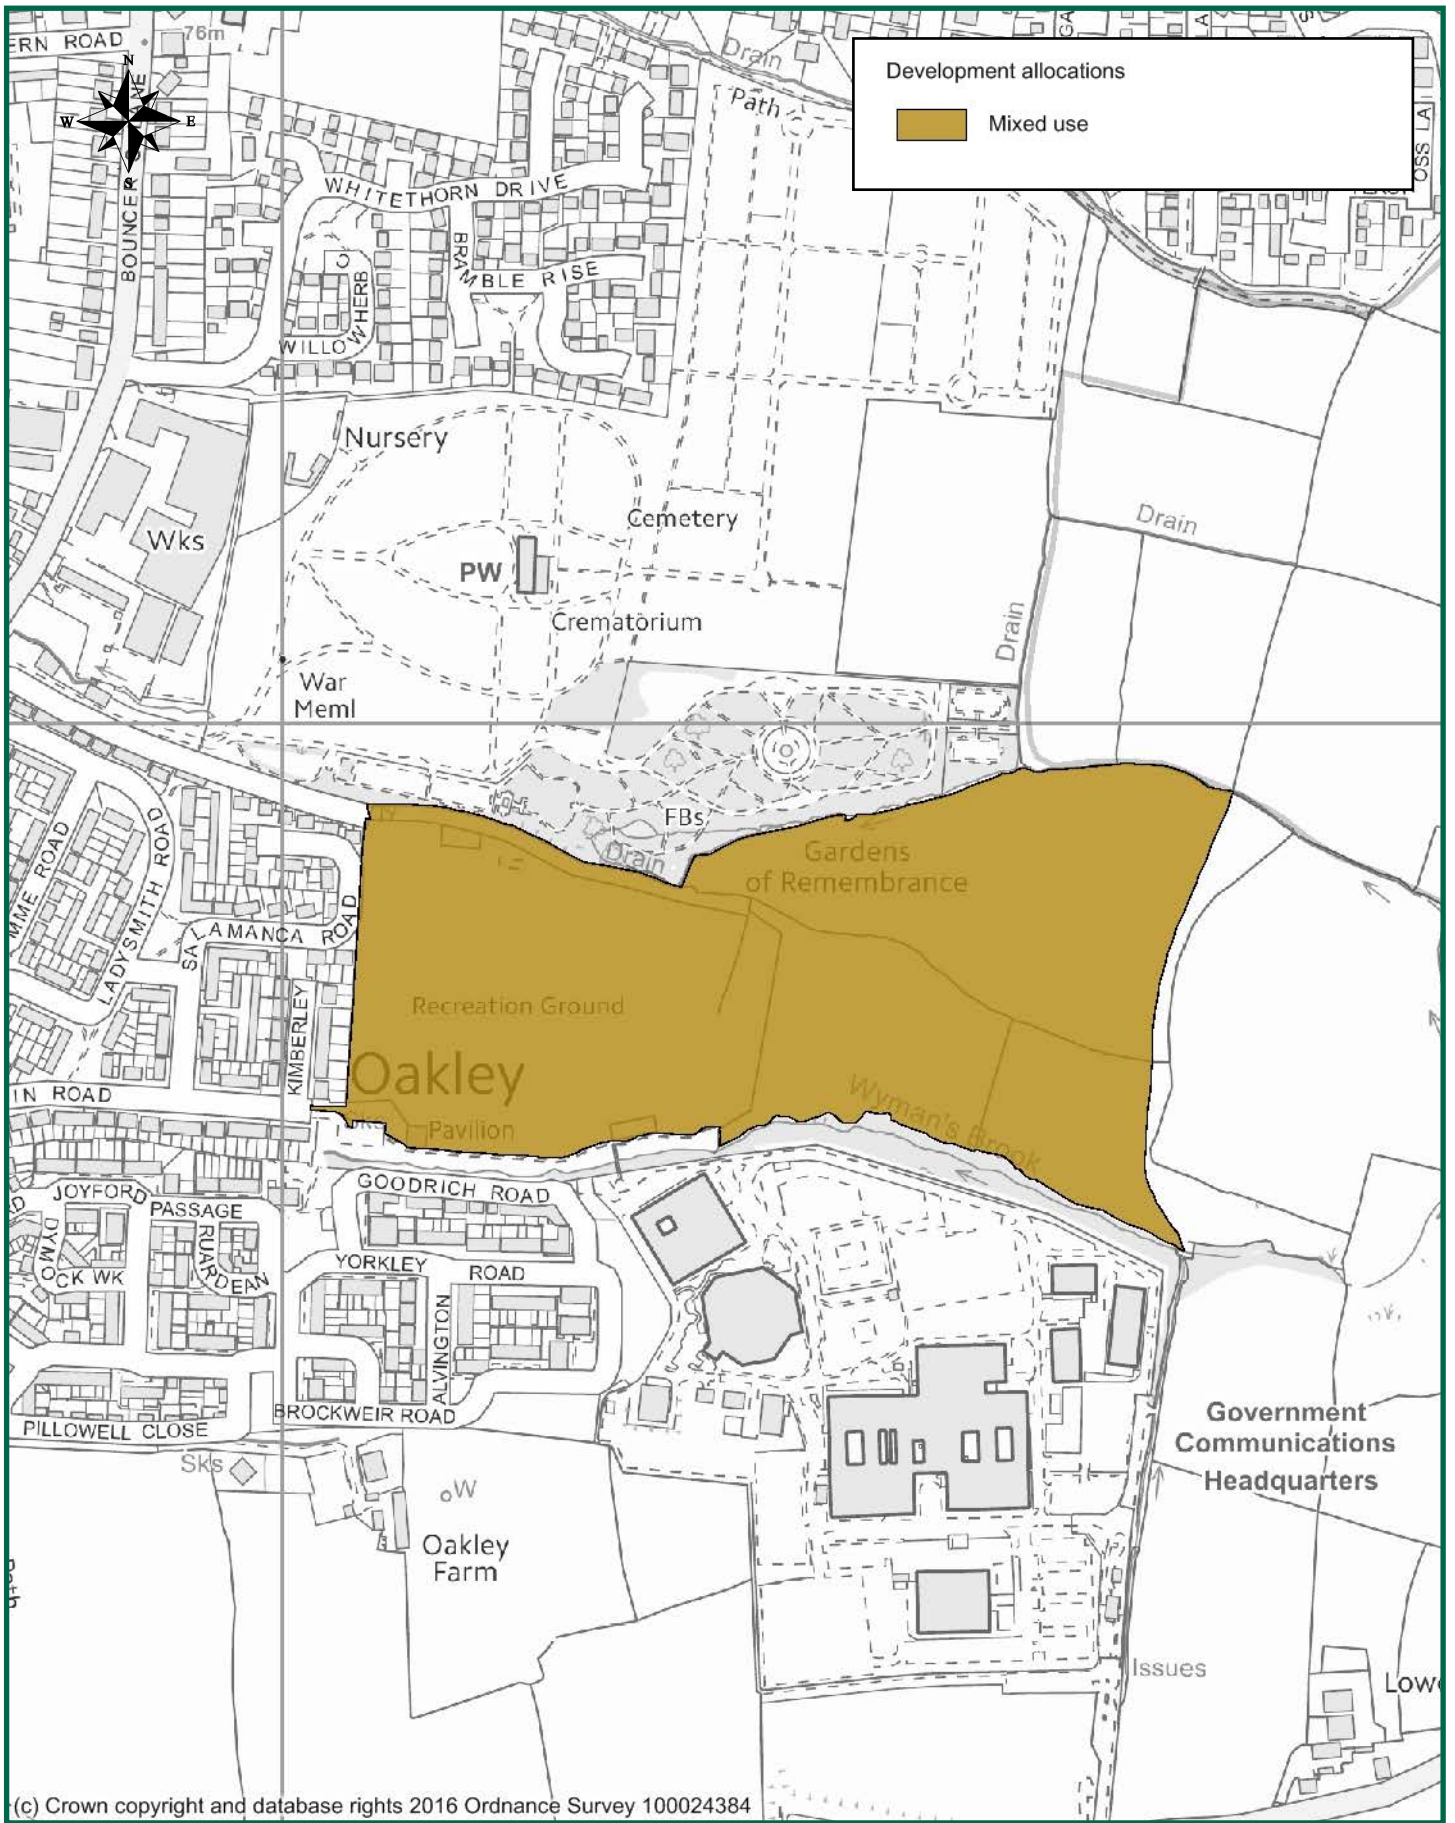

Development allocations

Mixed use

(c) Crown copyright and database rights 2016 Ordnance Survey 100024384

land at 196 – 102 Prestbury Road

06 October 2016

(c) Crown copyright and database rights 2016 Ordnance Survey 100024384

land at Coronation Square

06 October 2016

0 50 100 150 metres

land at Priors Farm Fields

06 October 2016

(c) Crown copyright and database rights 2016 Ordnance Survey 100024384

land at Royal Well and Municipal Offices

06 October 2016

Development allocations

Mixed use

(C) Crown copyright and database rights 2016 Ordnance Survey 100024384

North Place and Portland Place

06 October 2016